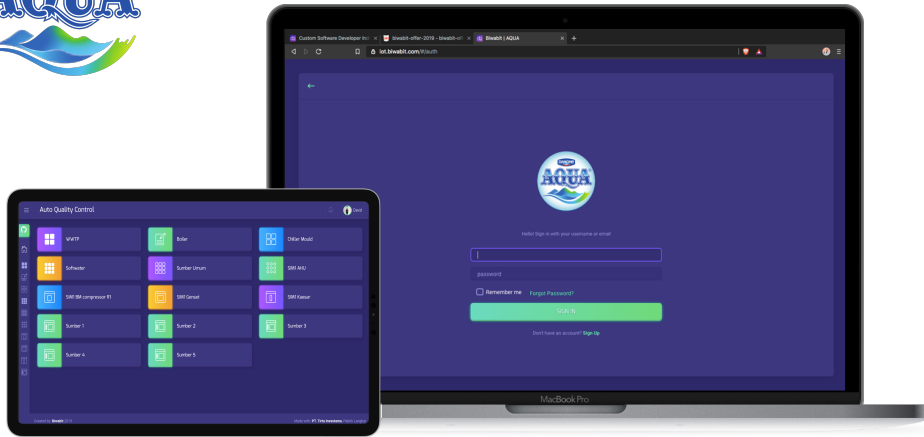

PROJECT

biwabits

17

PT. BIWA BINER DIGIT
www.biwabits.com admin@biwabits.com

Tablets and Web application Development
SIM (Short Interval Management) performance
management on daily basis.

Project length : March, 2019 - Ongoing.