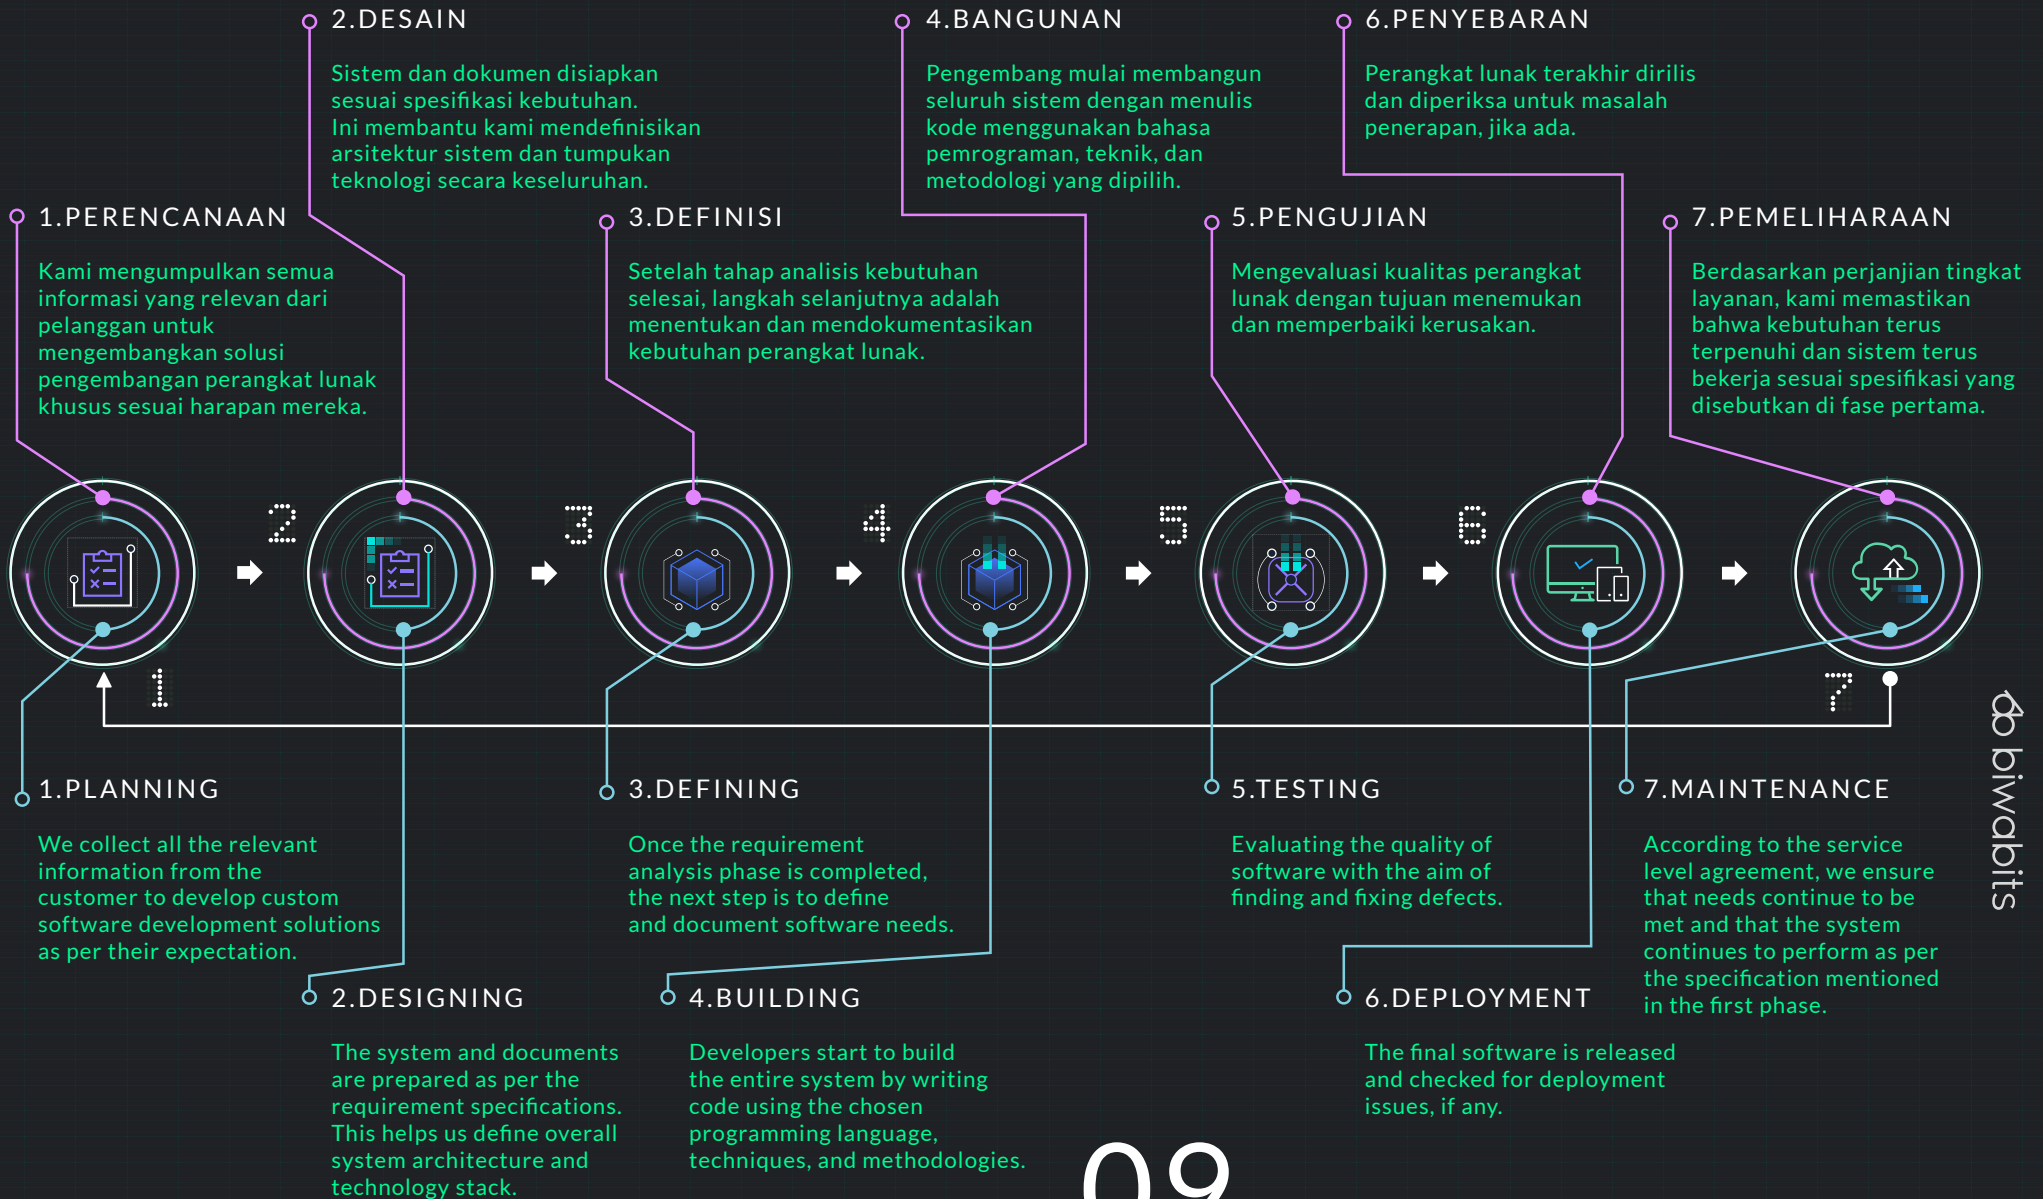

SIKLUS PENGEMBANGAN PERANGKI LUNAK SOFTWARE DEVELOPMENT LIFECYCLE

biwabits

●○ We employ best practice processes and development methodologies as a foundation for rapid building of cutting-edge technology solutions in a structured and methodical way.